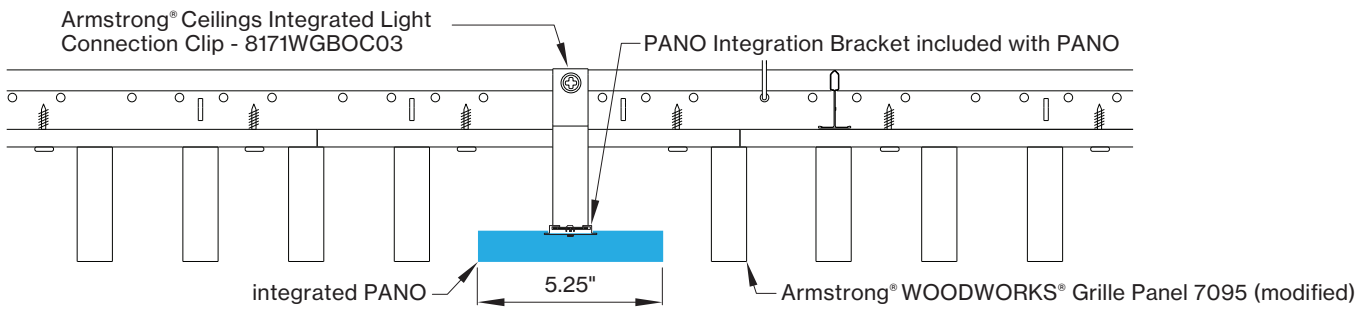

DIMENSIONS

WWG - ARMSTRONG® WOODWORKS® GRILLE PANELS

WWG view from below