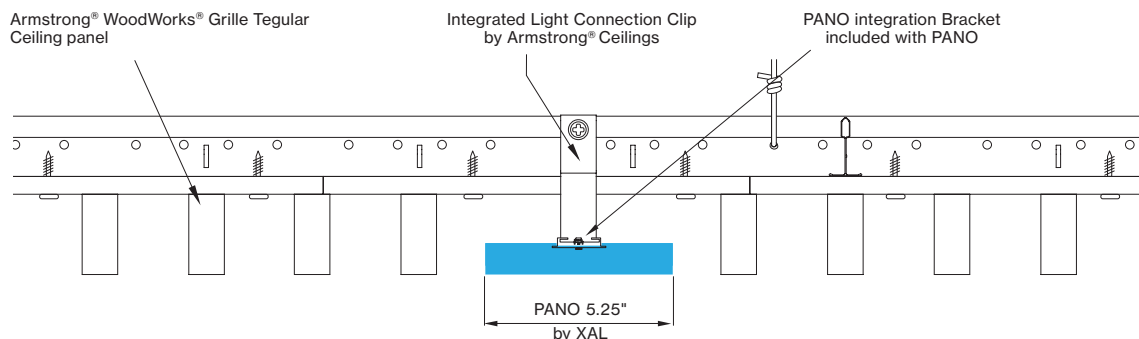

Technical data

	SIZE TYPE	LED COLOR TEMPERATURE	INPUT WATTS	DELIVERED LM TOTAL	LIGHT DISTRIBUTION	DELIVERED LUMEN DIRECT	OPTICAL EFFICIENCY	LUMINAIRE EFFICACY
PANO 5.25"								
e LED	8' opal	40K	35.4 W	4400lm	100% down	4400lm	81%	110lm/W
e² LED	8' opal	40K	50.5 W	6200lm	100% down	6200lm	81%	106lm/W
e²⁺ LED	8' opal	40K	67.3 W	8000lm	100% down	8000lm	81%	98lm/W

for 27K, 30K or 35K multiply lm value by 0.96

WoodWorks® Grille Tegular Ceiling Integration

(for more ceiling options, please see CEILING OPTIONS pages)

Available lengths for ceiling types

CEILING TYPE	2FT	4FT	6FT	8FT
WoodWorks® Grille Tegular 9/16	23.375"	47.375"	n/a	n/a
WoodWorks® Grille Tegular 15/16	23"	47"	n/a	n/a
WoodWorks® Grille Classic	23"	47"	71"	95"
WoodWorks® Grille Forte	*23"	47"	71"	95"
WoodWorks® Linear Solid Wood panels	*23"	*47"	*71"	95"
WoodWorks® Linear Veneered panels	*23"	*47"	*71"	95.25"

*Woodworks ceilings are not available in this length. Wood panels need to be cut in the field to fit this length.

INTEGRATED LIGHT CONNECTION CLIP

Armstrong® Ceilings Integrated Light Connection Clip

visit armstrongceilings.com/linearlighting

please contact your Armstrong Ceilings rep

WoodWorks® ceiling systems

XAL PANO is only approved for Armstrong® WoodWorks Grille Tegular 9/16, WoodWorks Grille Tegular 15/16, WoodWorks Grille, WoodWorks Linear Solid Wood panels and WoodWorks Linear Veneered panels ceiling systems. Refer to armstrongceilings.com for installation instructions related to the ceiling products.