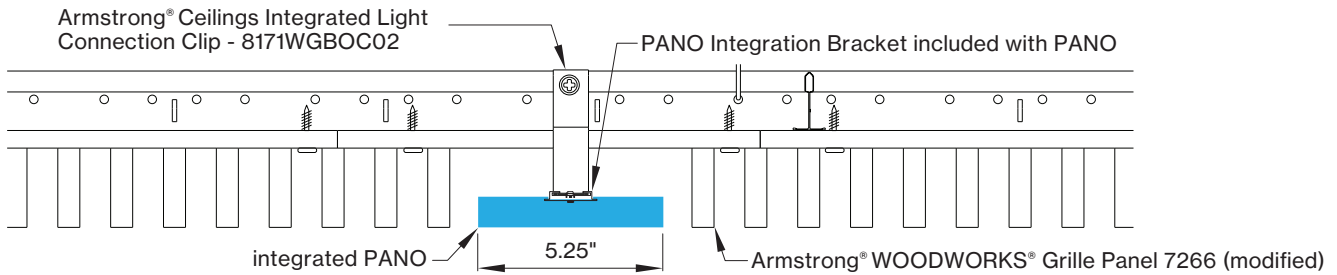

WWG - ARMSTRONG® WOODWORKS® GRILLE PANELS cont'd

PANO mounting instructions

Get access to the PANO mounting instructions faster by scanning the QR code.

<https://www.xalusa.com/resources/cut-sheets/pano>