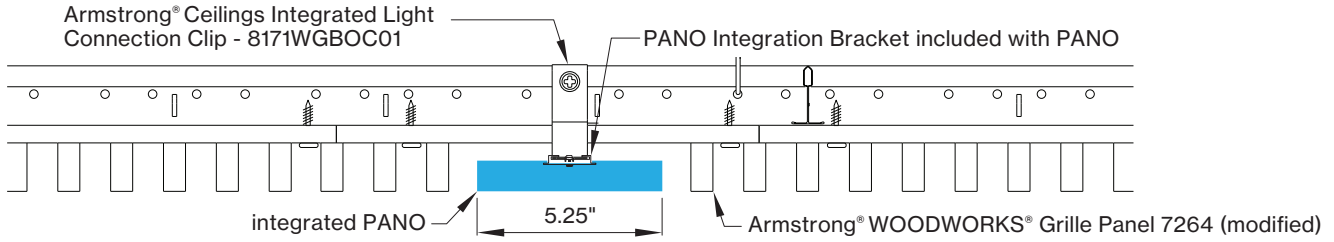

WWG - ARMSTRONG® WOODWORKS® GRILLE PANELS cont'd

PANO mounting instructions

Get access to the PANO mounting instructions faster by scanning the QR code.

<https://www.xalusa.com/resources/cut-sheets/pano>